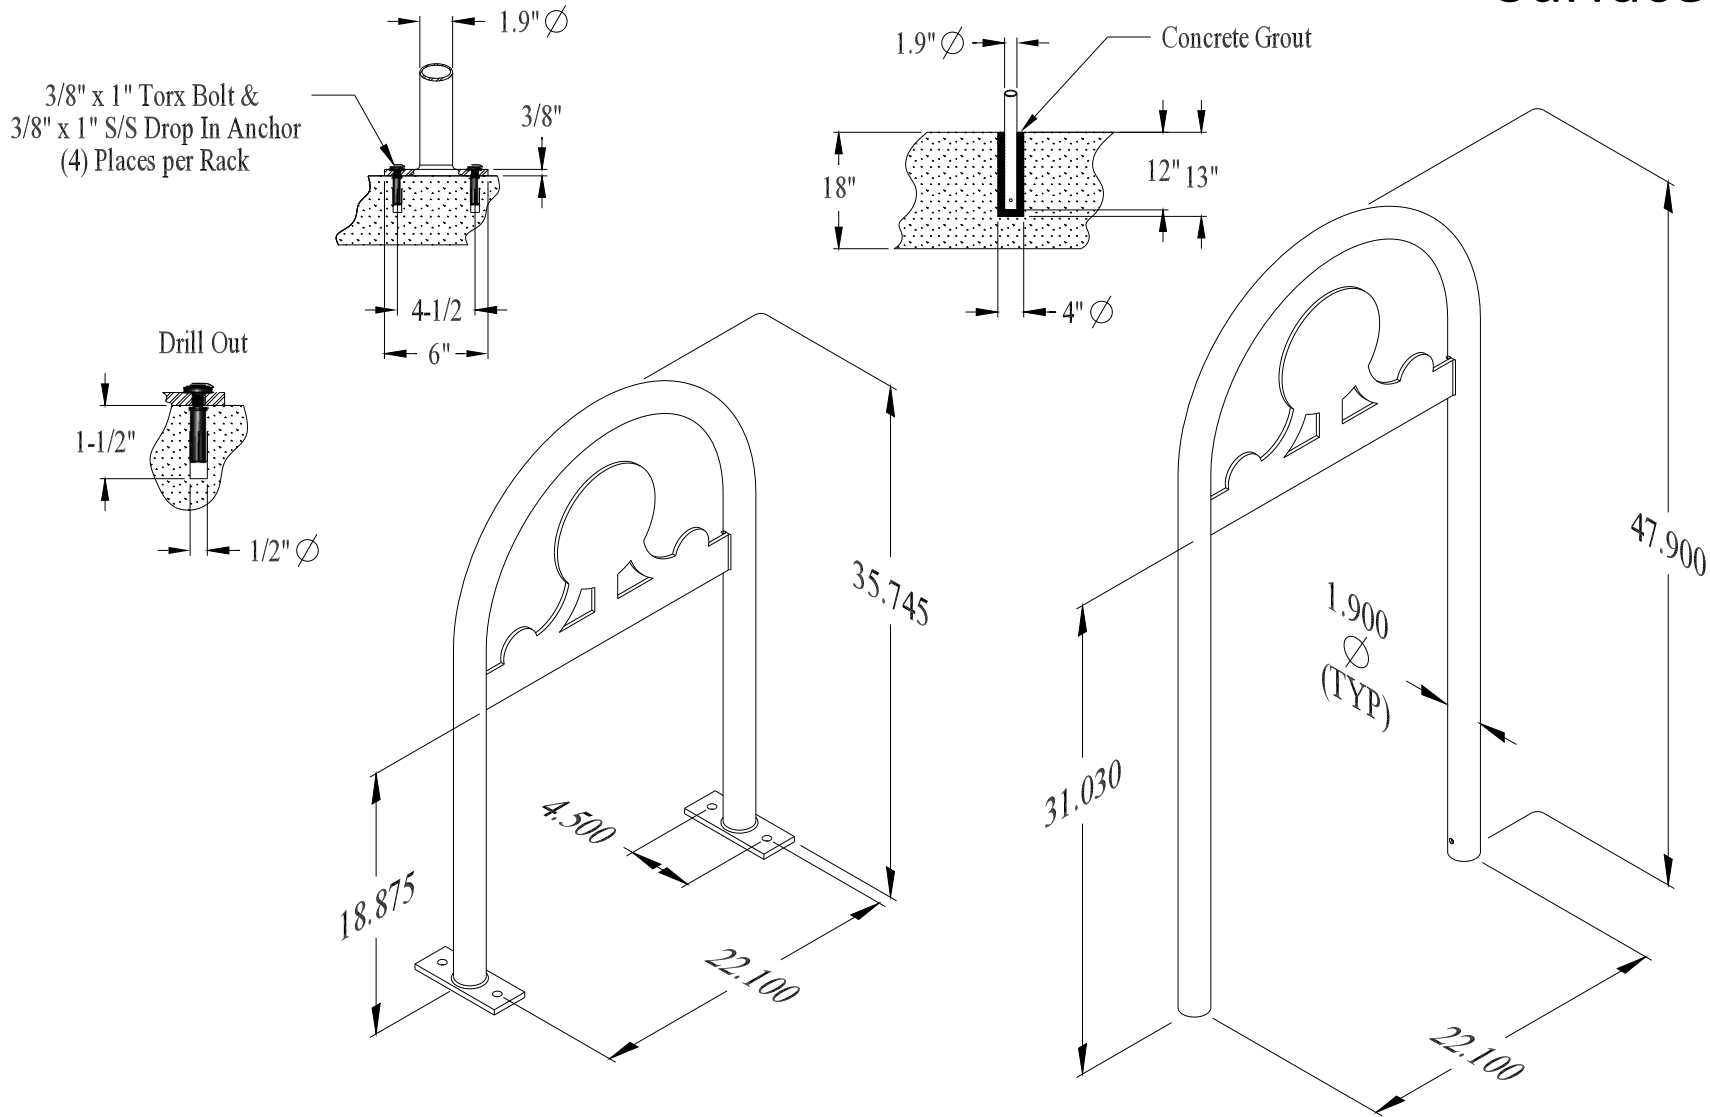

In Ground #12105
Surface #12150

Vintage {Lafayette} Racks
Surface Mount / In Ground Mount

SURFACE MOUNT

IN GROUND MOUNT

In Ground #12105
Surface #12150

Vintage {Lafayette} Racks
Surface Mount / In Ground Mount {Dims}